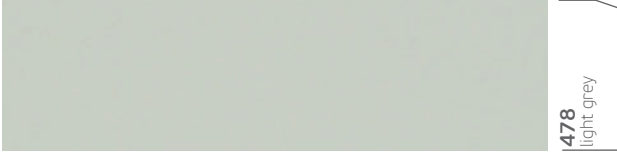

# Chromatic

410  
ice white

478  
light grey

870  
slate grey

477  
grey

802  
ice blue

414  
sand

829  
yaqui